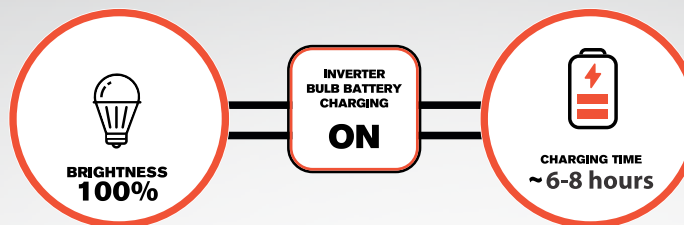

Working

USE CASE 1:

Power Supply On | Switch On
Bulb: AC Mode
Battery: Charging