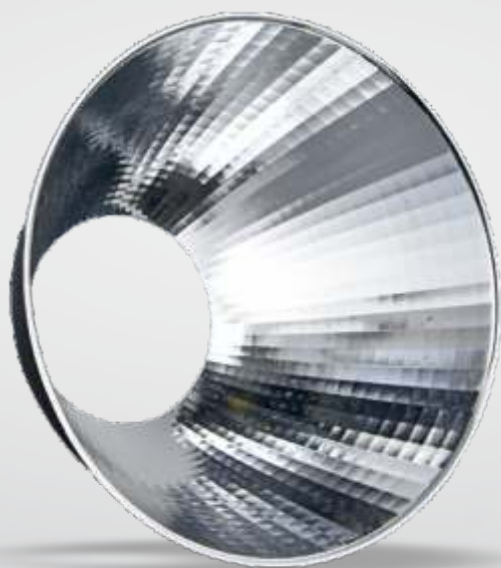

**Heavy Duty, Shock-Proof
and High Quality Durable
ABS Body**

Reflector

Best-in-class Aluminium Reflector

**360 Degree Radiant
Aluminium Finish Reflector**

Brightness

Tune the brightness with adjustable modes